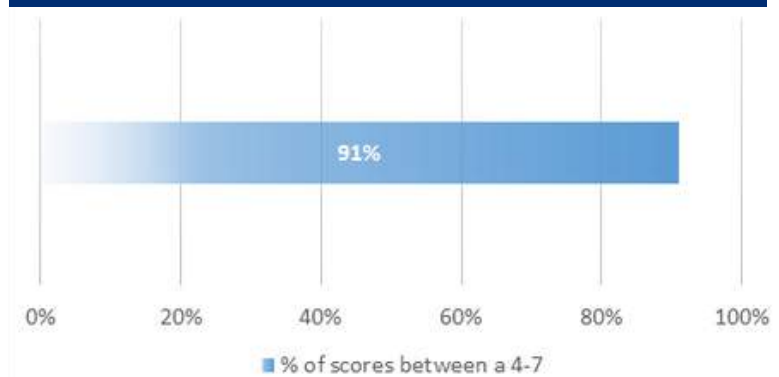

**SPECIAL.
DIFFERENT.
BETTER.**

CLASS OF 2018 SAT MEAN SCORES

OF STUDENT IB EXAMS - JUNE 2018

CLASS OF 2018 ACT MEAN SCORES

IB SCORES - JUNE 2018

MAY 2018 AP SCORES

AP Students with scores 3+

Marietta High School Total AP Students: 257
 Georgia Total AP Students: 99,767
 Global Total AP Students: 2,832,652