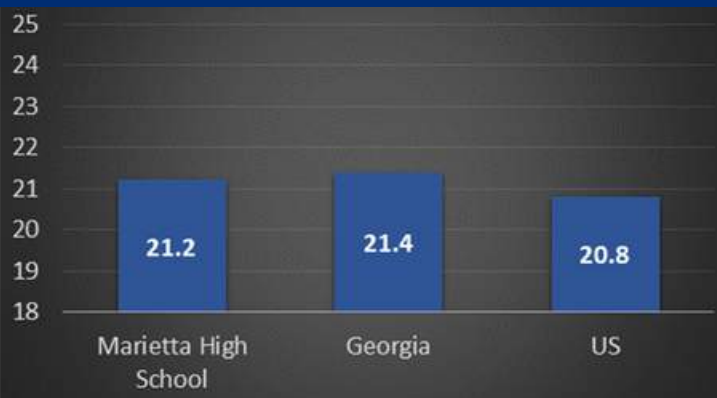

**SPECIAL.
DIFFERENT.
BETTER.**

CLASS OF 2018 SAT MEAN SCORES

OF STUDENT IB EXAMS - JUNE 2018

CLASS OF 2018 ACT MEAN SCORES

IB SCORES - JUNE 2018

MAY 2018 AP SCORES

AP Students with scores 3+

Marietta High School Total AP Students: 257
 Georgia Total AP Students: 99,767
 Global Total AP Students: 2,832,652