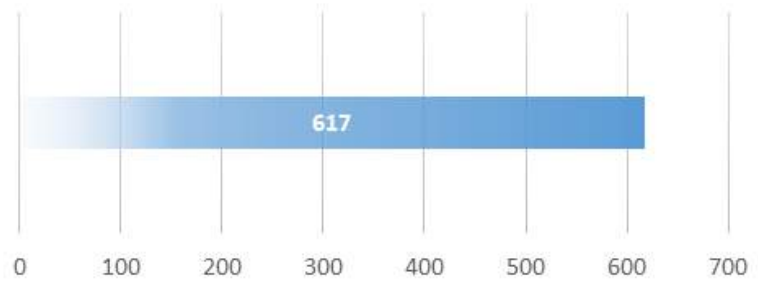

IB Biology SL
IB Chemistry SL
IB English A Literature & Language HL
IB English A Literature HL
IB Environmental Systems & Societies SL
IB Film HL
IB French Ab Initio SL
IB French B HL/SL
IB History HL
IB Math Studies SL
IB Mathematics HL/SL
IB Music HL/SL
IB Personal & Professional Skills
IB Physics SL
IB Psychology HL/SL
IB Spanish Ab Initio SL
IB Spanish B HL/SL
IB Theatre HL
IB Theory of Knowledge

**SPECIAL.
DIFFERENT.
BETTER.**

CLASS OF 2018 SAT MEAN SCORES

OF STUDENT IB EXAMS - JUNE 2018

CLASS OF 2018 ACT MEAN SCORES

IB SCORES - JUNE 2018

MAY 2018 AP SCORES

AP Students with scores 3+

Marietta High School Total AP Students: 257
 Georgia Total AP Students: 99,767
 Global Total AP Students: 2,832,652