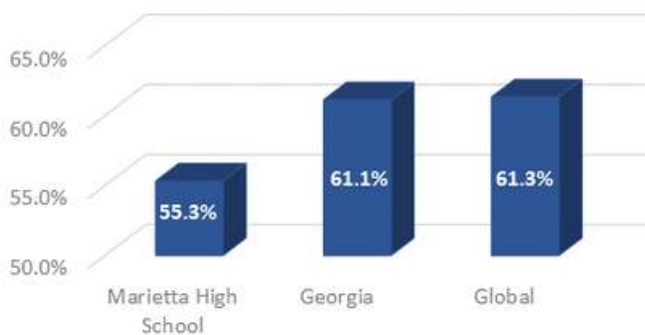

**SPECIAL.
DIFFERENT.
BETTER.**

CLASS OF 2018 SAT MEAN SCORES

OF STUDENT IB EXAMS - JUNE 2018

CLASS OF 2018 ACT MEAN SCORES

IB SCORES - JUNE 2018

MAY 2018 AP SCORES

AP Students with scores 3+

Marietta High School Total AP Students: 257
 Georgia Total AP Students: 99,767
 Global Total AP Students: 2,832,652