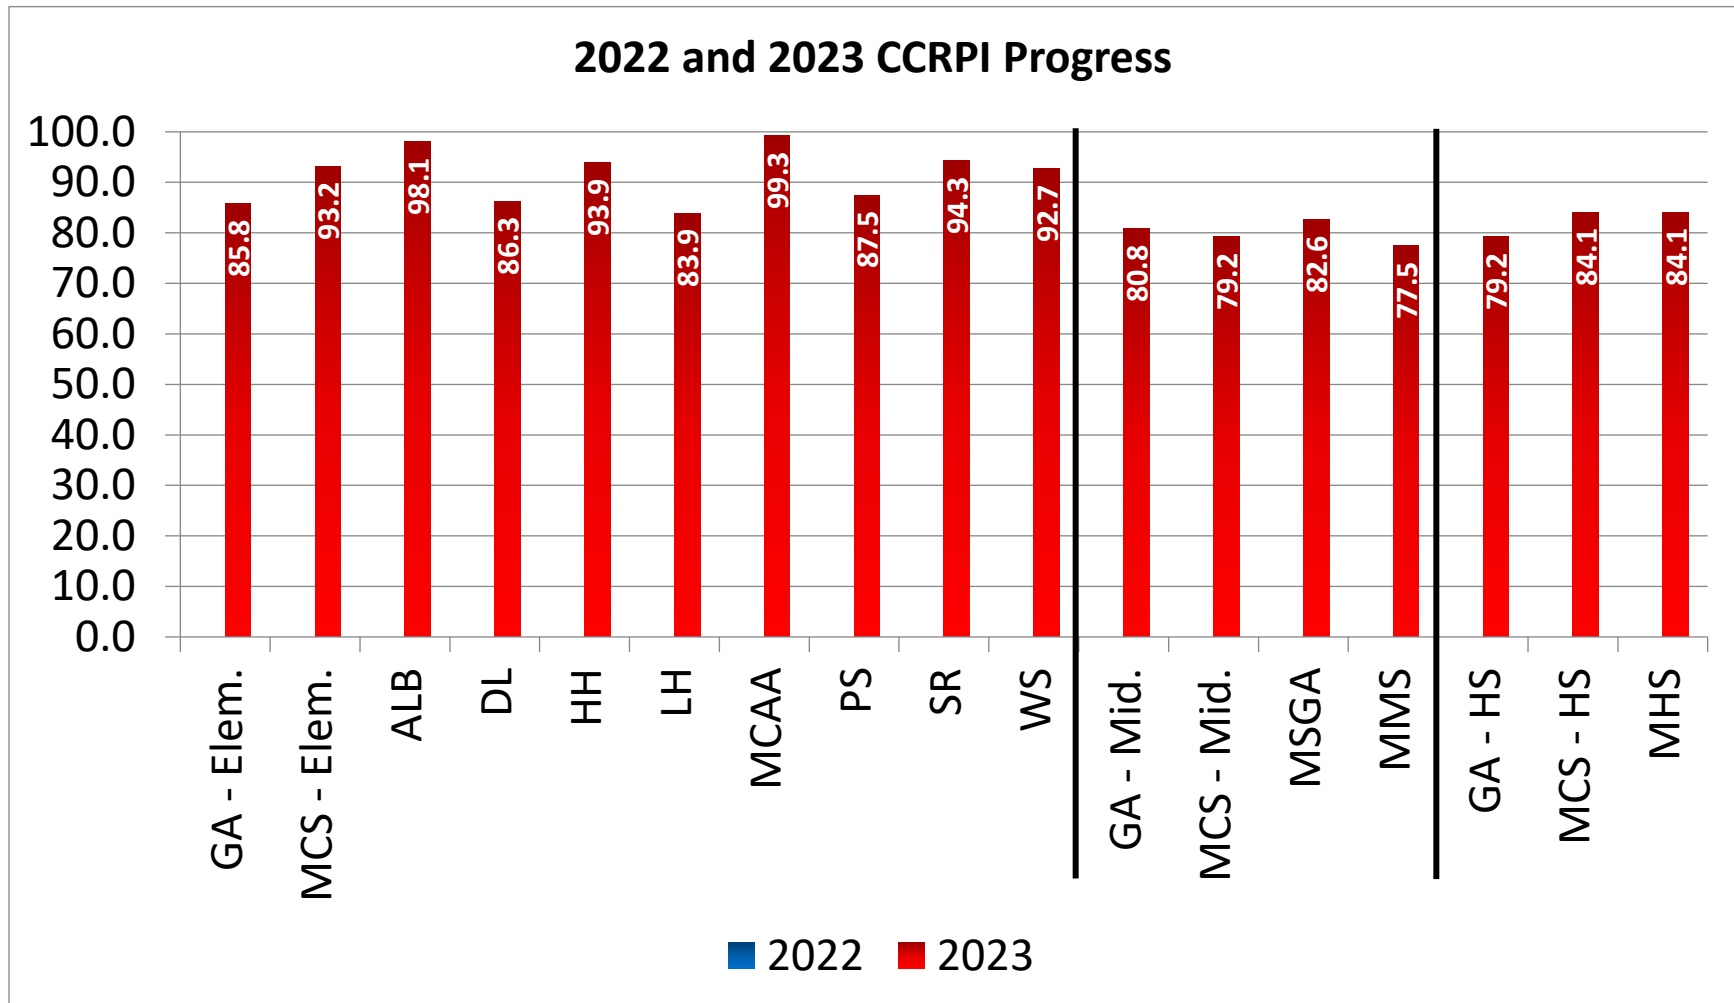

2023 College and Career Ready Performance Index (CCRPI)

School/Group	Content Mastery	Progress	Closing Gaps	Readiness	Graduation Rate
Georgia - Elementary	64.7	85.8	66.7	82.3	NA
Marietta City - Elementary	73.8	93.2	82.7	85.6	NA
A.L. Burruss Elementary School	73.5	98.1	100.0	86.7	NA
Dunleith Elementary School	66.0	86.3	91.2	85.1	NA
Hickory Hills Elementary School	67.1	93.9	56.3	86.6	NA
Lockheed Elementary School	43.1	83.9	76.5	76.1	NA
Marietta Center for Advanced Academics	99.9	99.3	100.0	97.6	NA
Park Street Elementary School	53.7	87.5	68.8	77.1	NA
Sawyer Road Elementary	61.4	94.3	79.0	83.5	NA
West Side Elementary School	96.1	92.7	90.0	94.8	NA
Georgia - Middle	60.9	80.8	52.5	82.0	NA
Marietta City - Middle	61.4	79.2	66.2	82.4	NA
Marietta 6th Grade Academy	67.7	82.6	100.0	80.9	NA
Marietta Middle School	60.2	77.5	55.9	83.2	NA
School/Group	Content Mastery	Progress	Closing Gaps	Readiness	Graduation Rate
Georgia - High School	65.0	79.2	67.5	71.4	84.9
Marietta City - High School	62.4	84.1	59.4	68.5	86.9
Marietta High School	62.4	84.1	59.4	68.5	86.9

NA = Not Applicable

For more about the CCRPI, [please click here.](#)

2023 College and Career Ready Performance Index (CCRPI)

For more about the CCRPI, [please click here.](#)

2023 College and Career Ready Performance Index (CCRPI)

For more about the CCRPI, [please click here.](#)

2023 College and Career Ready Performance Index (CCRPI)

For more about the CCRPI, [please click here.](#)

2023 College and Career Ready Performance Index (CCRPI)