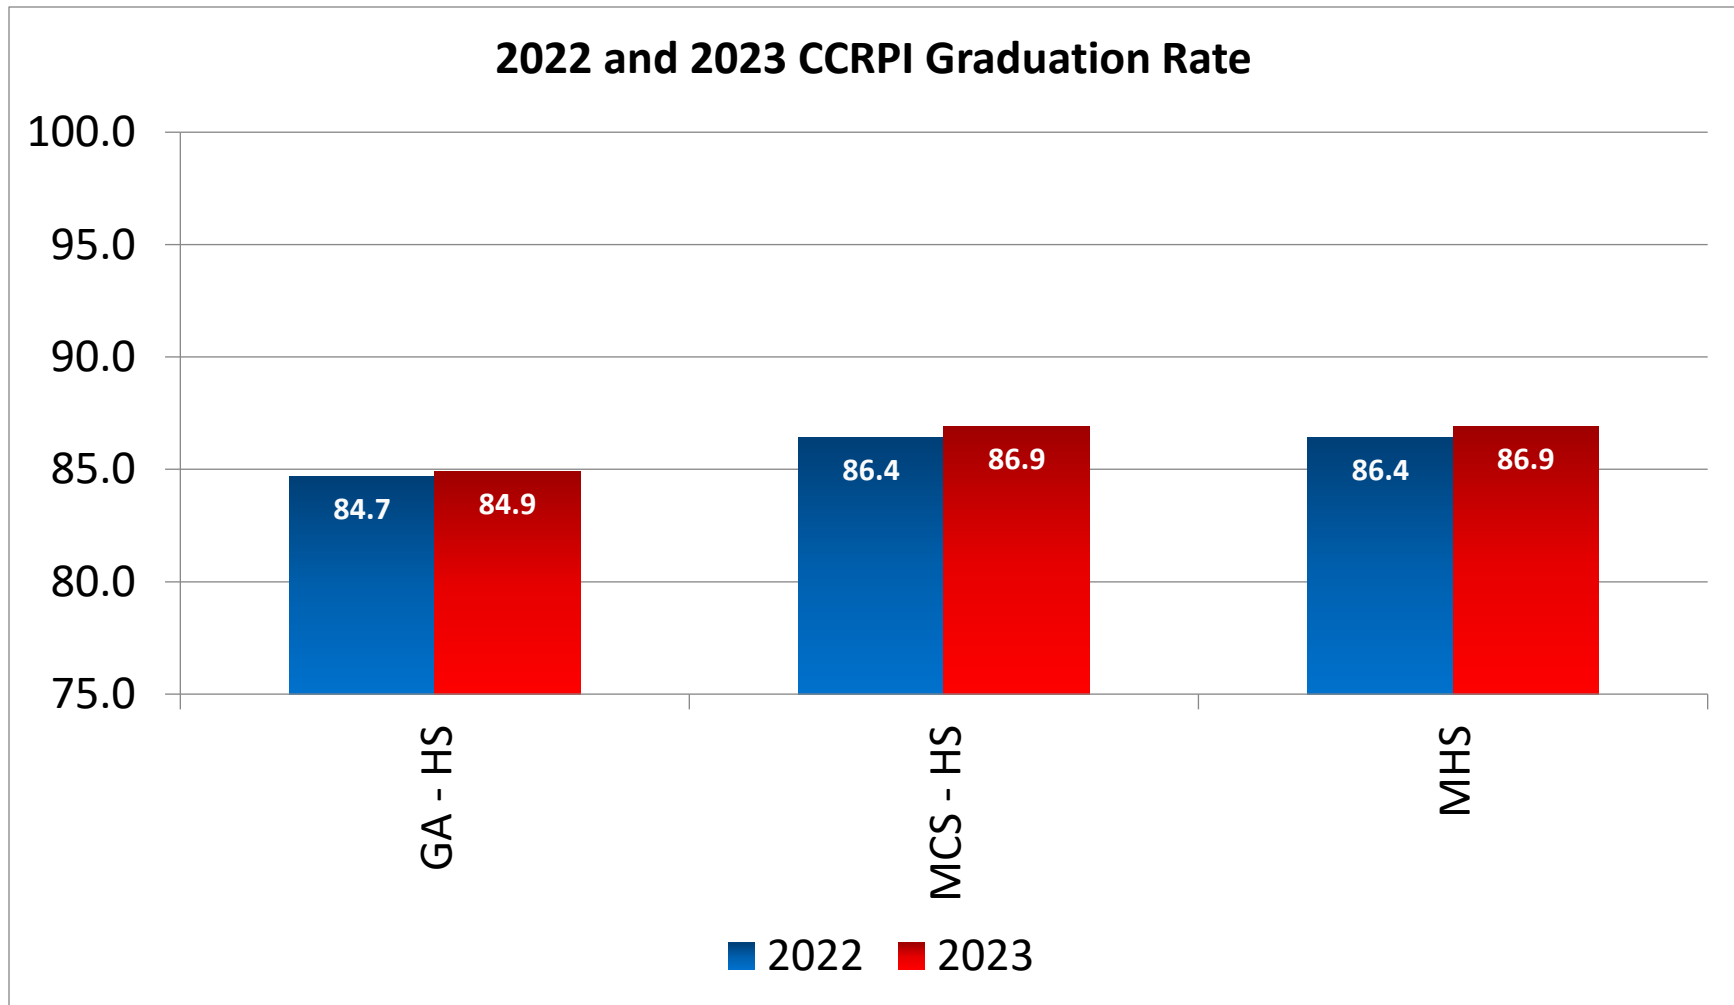

NA = Not Applicable

For more about the CCRPI, [please click here.](#)

2023 College and Career Ready Performance Index (CCRPI)

For more about the CCRPI, [please click here.](#)

2023 College and Career Ready Performance Index (CCRPI)

For more about the CCRPI, [please click here.](#)

2023 College and Career Ready Performance Index (CCRPI)

For more about the CCRPI, [please click here.](#)

2023 College and Career Ready Performance Index (CCRPI)

For more about the CCRPI, [please click here.](#)

2023 College and Career Ready Performance Index (CCRPI)

Please note, this is the CCRPI Graduation Rate which combines the 4-year and 5-year graduation rates for a CCRPI score. To see the Marietta City Schools graduation rate, please [click here](#).