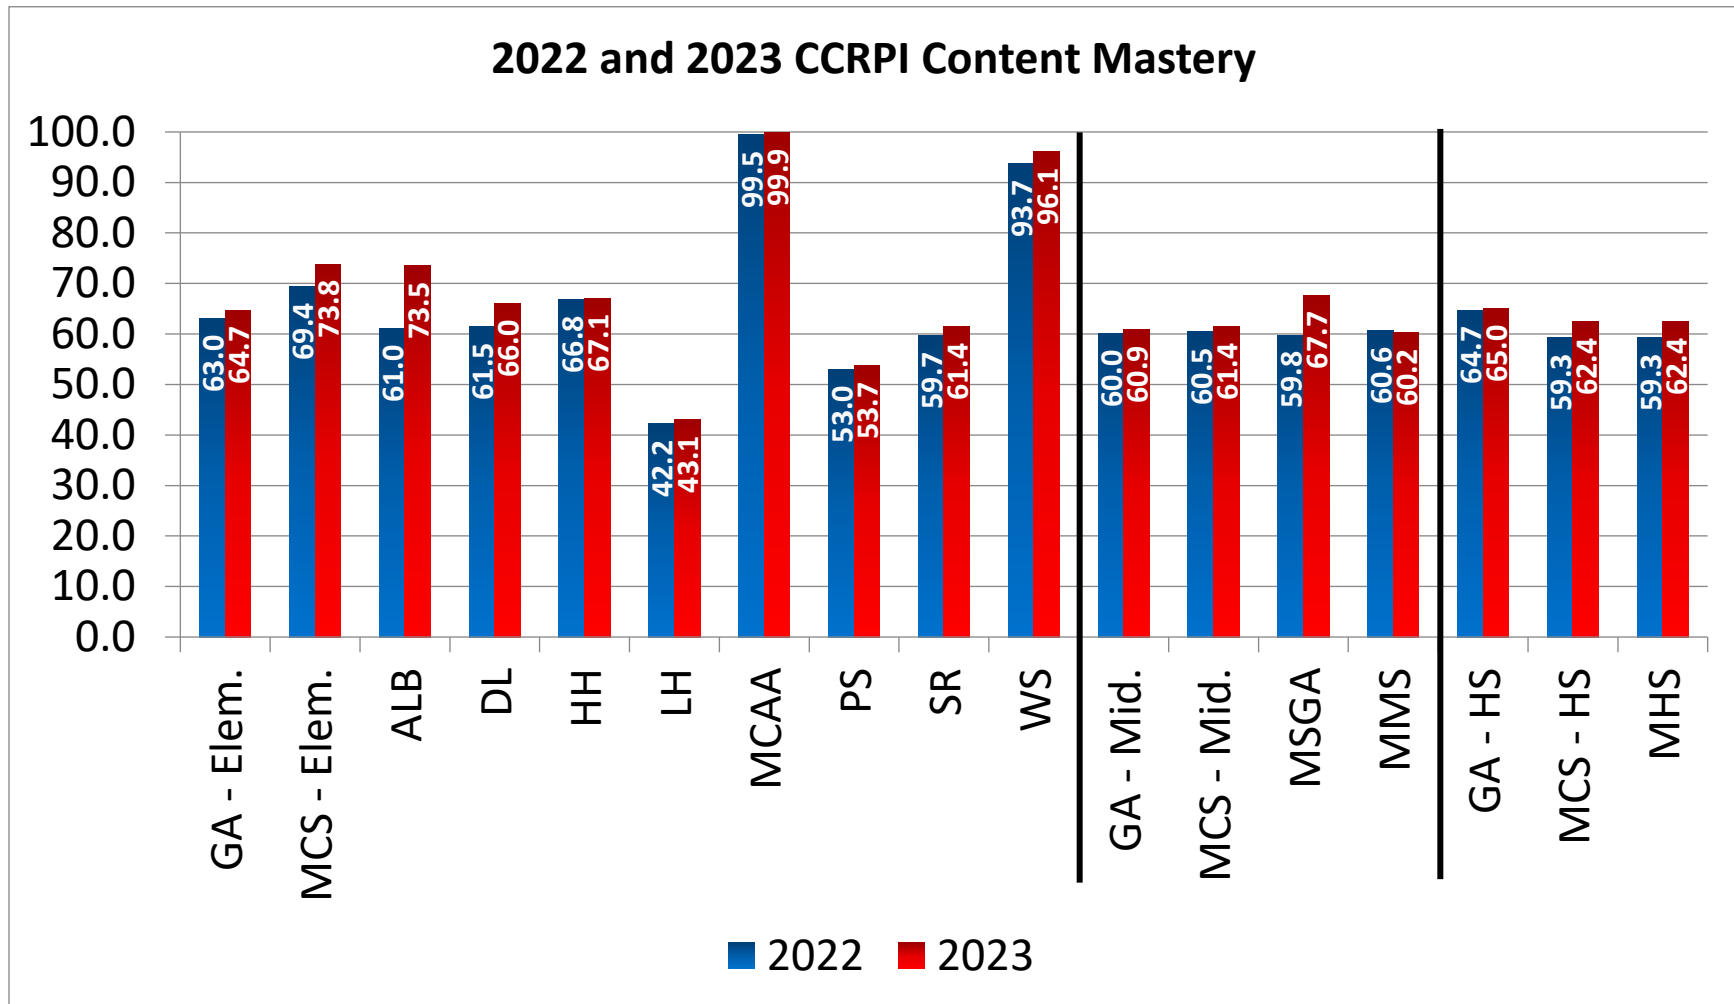

2023 College and Career Ready Performance Index (CCRPI)

School/Group	Content Mastery	Progress	Closing Gaps	Readiness	Graduation Rate
Georgia - Elementary	64.7	85.8	66.7	82.3	NA
Marietta City - Elementary	73.8	93.2	82.7	85.6	NA
A.L. Burruss Elementary School	73.5	98.1	100.0	86.7	NA
Dunleith Elementary School	66.0	86.3	91.2	85.1	NA
Hickory Hills Elementary School	67.1	93.9	56.3	86.6	NA
Lockheed Elementary School	43.1	83.9	76.5	76.1	NA
Marietta Center for Advanced Academics	99.9	99.3	100.0	97.6	NA
Park Street Elementary School	53.7	87.5	68.8	77.1	NA
Sawyer Road Elementary	61.4	94.3	79.0	83.5	NA
West Side Elementary School	96.1	92.7	90.0	94.8	NA
Georgia - Middle	60.9	80.8	52.5	82.0	NA
Marietta City - Middle	61.4	79.2	66.2	82.4	NA
Marietta 6th Grade Academy	67.7	82.6	100.0	80.9	NA
Marietta Middle School	60.2	77.5	55.9	83.2	NA
School/Group	Content Mastery	Progress	Closing Gaps	Readiness	Graduation Rate
Georgia - High School	65.0	79.2	67.5	71.4	84.9
Marietta City - High School	62.4	84.1	59.4	68.5	86.9
Marietta High School	62.4	84.1	59.4	68.5	86.9

NA = Not Applicable

For more about the CCRPI, [please click here.](#)

2023 College and Career Ready Performance Index (CCRPI)

For more about the CCRPI, [please click here.](#)

2023 College and Career Ready Performance Index (CCRPI)