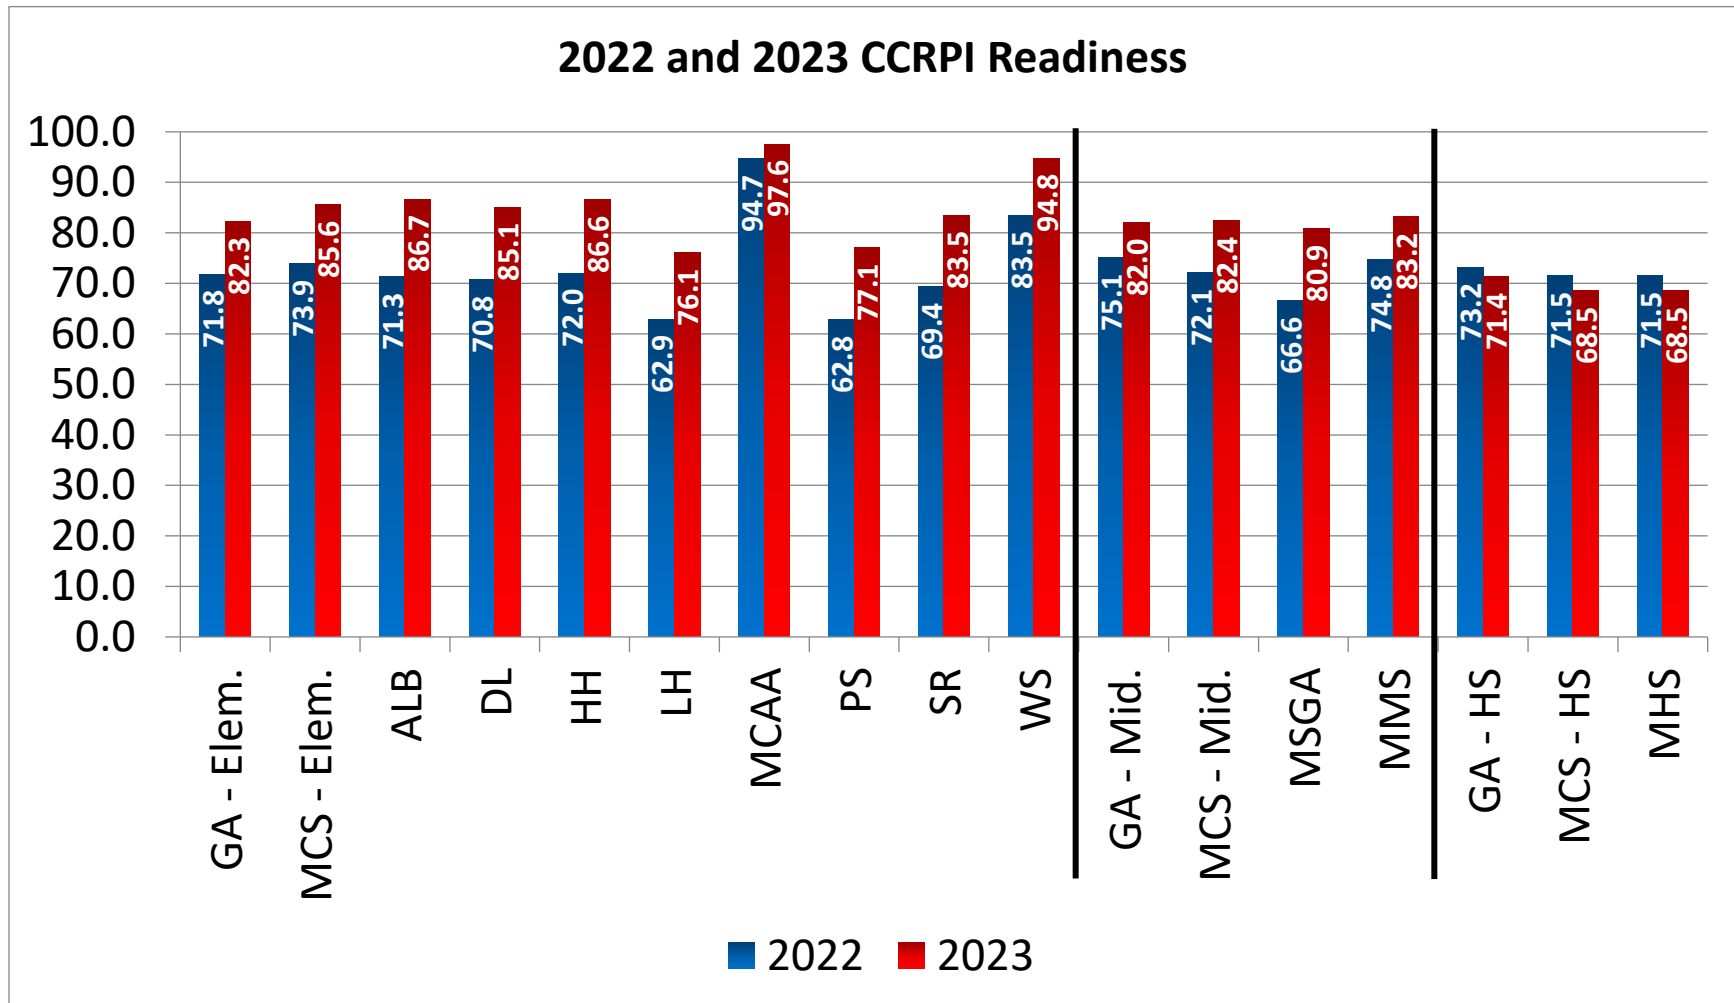

2023 College and Career Ready Performance Index (CCRPI)

School/Group	Content Mastery	Progress	Closing Gaps	Readiness	Graduation Rate
Georgia - Elementary	64.7	85.8	66.7	82.3	NA
Marietta City - Elementary	73.8	93.2	82.7	85.6	NA
A.L. Burruss Elementary School	73.5	98.1	100.0	86.7	NA
Dunleith Elementary School	66.0	86.3	91.2	85.1	NA
Hickory Hills Elementary School	67.1	93.9	56.3	86.6	NA
Lockheed Elementary School	43.1	83.9	76.5	76.1	NA
Marietta Center for Advanced Academics	99.9	99.3	100.0	97.6	NA
Park Street Elementary School	53.7	87.5	68.8	77.1	NA
Sawyer Road Elementary	61.4	94.3	79.0	83.5	NA
West Side Elementary School	96.1	92.7	90.0	94.8	NA
Georgia - Middle	60.9	80.8	52.5	82.0	NA
Marietta City - Middle	61.4	79.2	66.2	82.4	NA
Marietta 6th Grade Academy	67.7	82.6	100.0	80.9	NA
Marietta Middle School	60.2	77.5	55.9	83.2	NA
School/Group	Content Mastery	Progress	Closing Gaps	Readiness	Graduation Rate
Georgia - High School	65.0	79.2	67.5	71.4	84.9
Marietta City - High School	62.4	84.1	59.4	68.5	86.9
Marietta High School	62.4	84.1	59.4	68.5	86.9

NA = Not Applicable

For more about the CCRPI, [please click here.](#)

2023 College and Career Ready Performance Index (CCRPI)

For more about the CCRPI, [please click here.](#)

2023 College and Career Ready Performance Index (CCRPI)

For more about the CCRPI, [please click here.](#)

2023 College and Career Ready Performance Index (CCRPI)

For more about the CCRPI, [please click here.](#)

2023 College and Career Ready Performance Index (CCRPI)