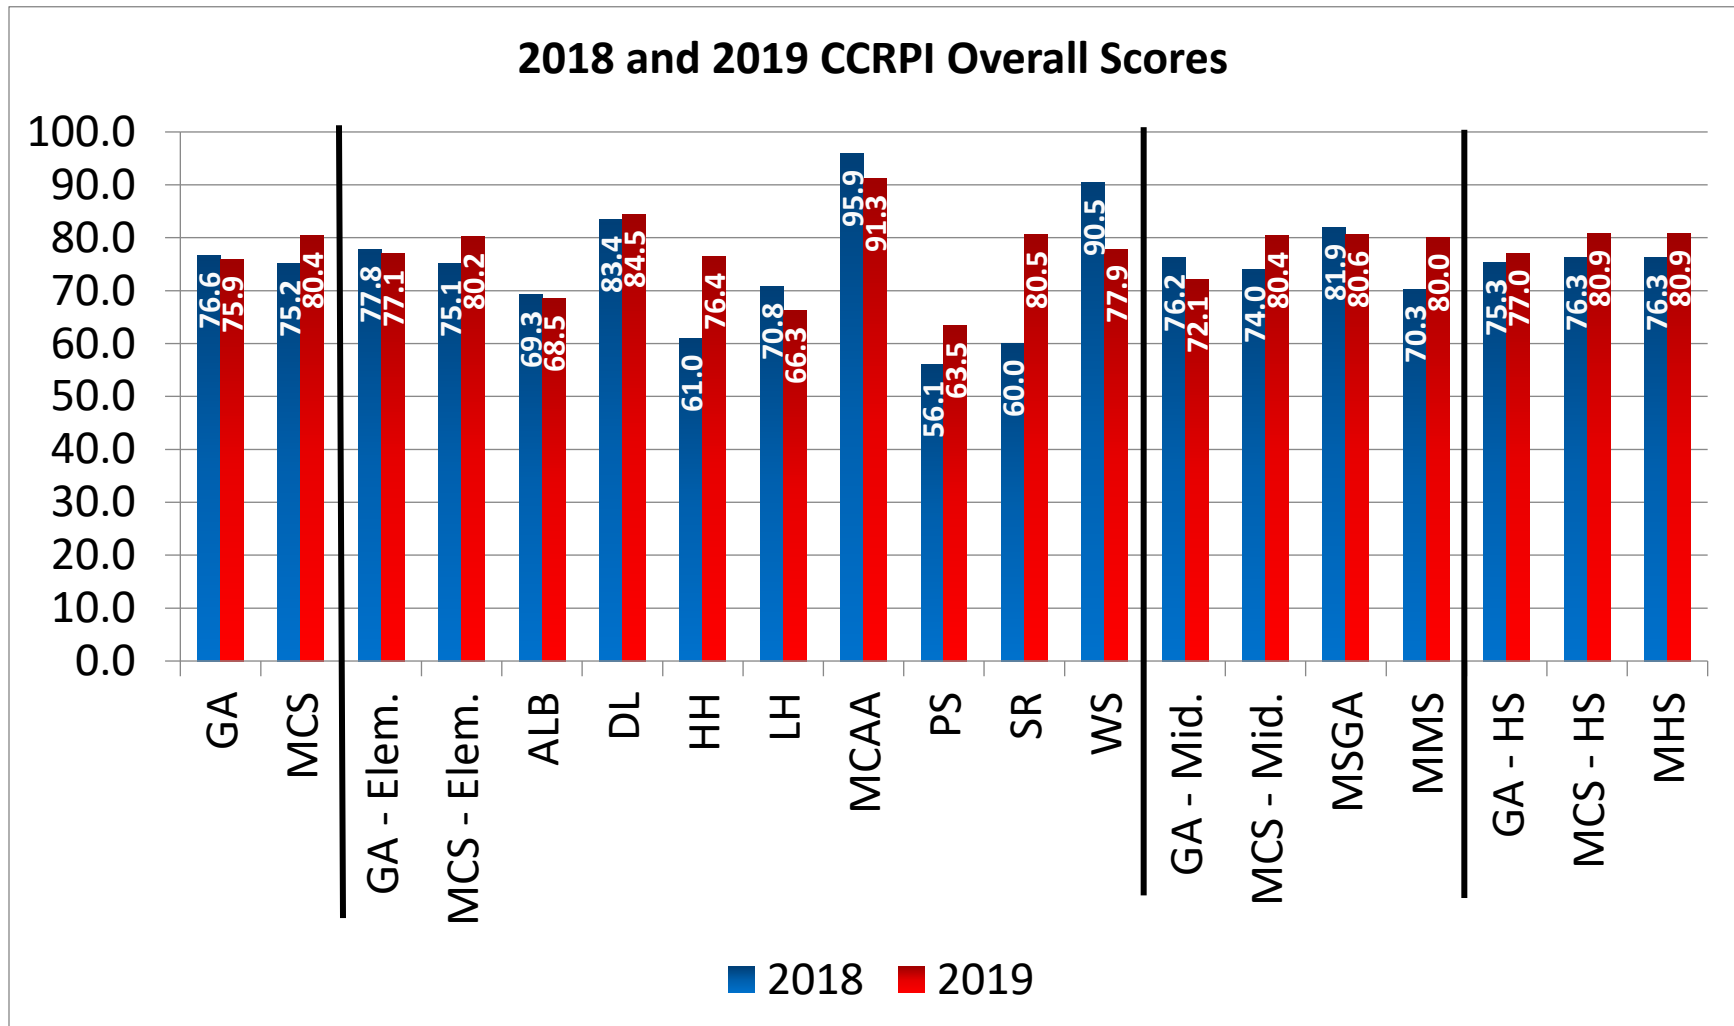

2019 College and Career Ready Performance Index (CCRPI)

School/Group	Overall Score	Content Mastery	Progress	Closing Gaps	Readiness	Graduation Rate	School Climate	Financial Efficiency
Georgia - Overall	75.9	NA	NA	NA	NA	NA	NA	NA
Marietta City - Overall	80.4	NA	NA	NA	NA	NA	NA	2 Stars
Georgia - Elementary	77.1	67.6	84.4	73.8	80.9	NA	NA	NA
Marietta City - Elementary	80.2	70.6	84.7	84.7	83.4	NA	NA	2 Stars
A.L. Burruss Elementary School	68.5	62.8	77.2	40.9	82.7	NA	4 Stars	2 Stars
Dunleith Elementary School	84.5	65.6	97.3	95.5	82.1	NA	5 Stars	2 Stars
Hickory Hills Elementary School	76.4	60.0	77.5	100.0	81.4	NA	5 Stars	2 Stars
Lockheed Elementary School	66.3	51.4	84.7	37.5	77.9	NA	4 Stars	1.5 Stars
Marietta Center for Advanced Academics	91.3	100.0	78.6	96.2	96.6	NA	3 Stars	4.5 Stars
Park Street Elementary School	63.5	45.7	84.1	38.6	72.8	NA	4 Stars	1.5 Stars
Sawyer Road Elementary	80.5	60.4	91.1	96.2	80.5	NA	4 Stars	2 Stars
West Side Elementary School	77.9	93.4	72.3	43.8	89.9	NA	4 Stars	3 Stars
Georgia - Middle	72.1	66.3	80.3	50.0	82.8	NA	NA	NA
Marietta City - Middle	80.4	69.8	79.0	100.0	84.2	NA	NA	2 Stars
Marietta 6th Grade Academy	80.6	73.0	82.4	88.9	82.5	NA	5 Stars	2.5 Stars
Marietta Middle School	80.0	69.0	77.9	100.0	85.1	NA	3 Stars	2.5 Stars
School/Group	Overall Score	Content Mastery	Progress	Closing Gaps	Readiness	Graduation Rate	School Climate	Financial Efficiency
Georgia - High School	77.0	69.4	82.1	80.0	74.5	82.6	NA	NA
Marietta City - High School	80.9	69.9	93.7	86.1	76.7	77.9	NA	2 Stars
Marietta High School	80.9	69.9	93.7	86.1	76.7	77.9	4 Stars	2.5 Stars

NA = Not Applicable

For more about the CCRPI, [please click here.](#)

2019 College and Career Ready Performance Index (CCRPI)

For more about the CCRPI, [please click here.](#)