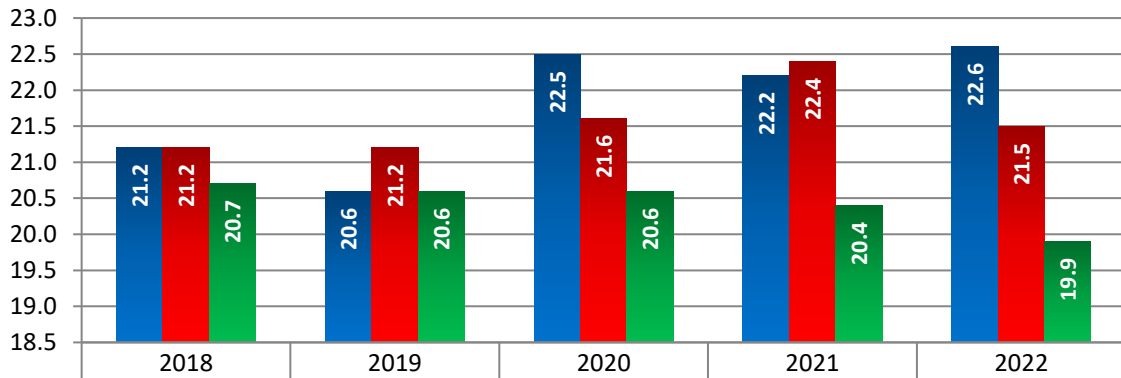

ACT 2022 Senior Report

Comparison of MCS, Georgia and National Science ACT Mean Scores

■ MCS	21.2	20.6	22.5	22.2	22.6
■ State	21.2	21.2	21.6	22.4	21.5
■ National	20.7	20.6	20.6	20.4	19.9