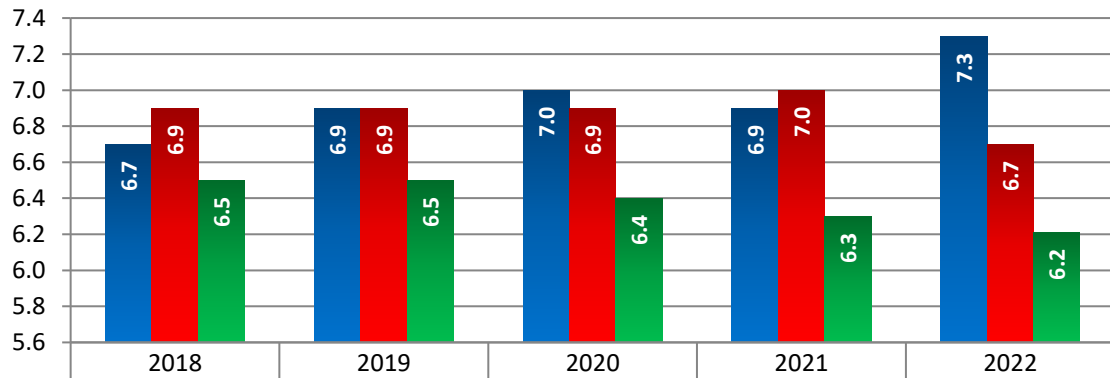

ACT 2022 Senior Report

Comparison of MCS, Georgia and National Writing ACT Mean Scores

■ MCS	6.7	6.9	7.0	6.9	7.3
■ State	6.9	6.9	6.9	7.0	6.7
■ National	6.5	6.5	6.4	6.3	6.2

For more information, please [click here](#) or [here](#).