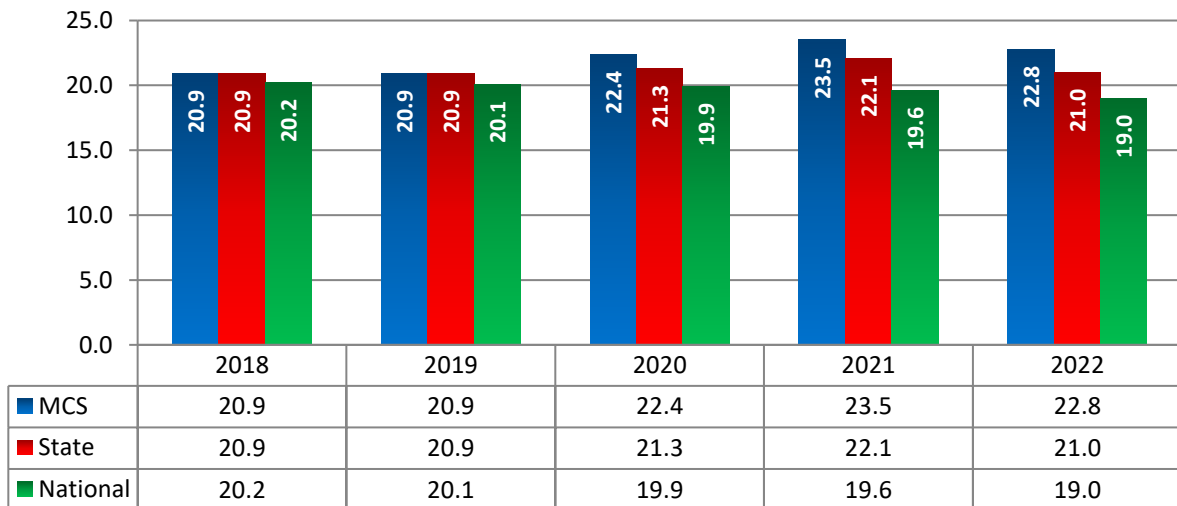

Comparison of MCS, Georgia and National English ACT Mean Scores

For more information, please [click here](#) or [here](#).