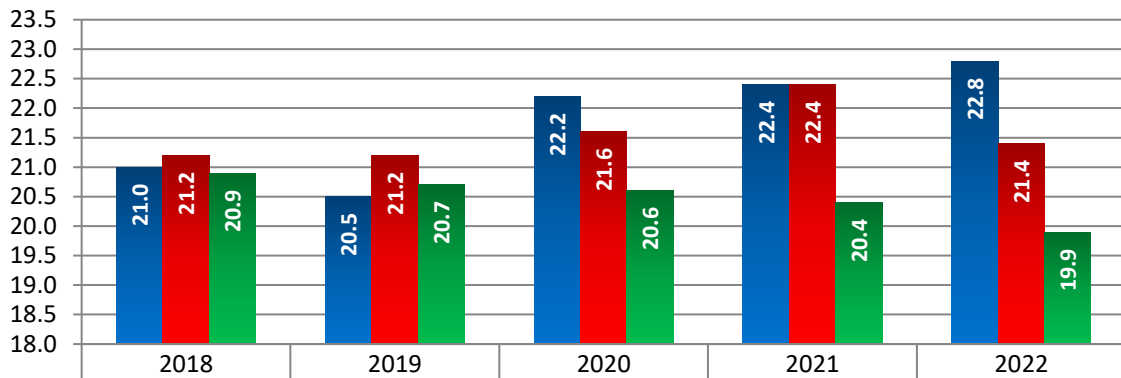

Comparison of MCS, Georgia and National STEM ACT Mean Scores

■ MCS	21.0	20.5	22.2	22.4	22.8
■ State	21.2	21.2	21.6	22.4	21.4
■ National	20.9	20.7	20.6	20.4	19.9

For more information, please [click here](#) or [here](#).