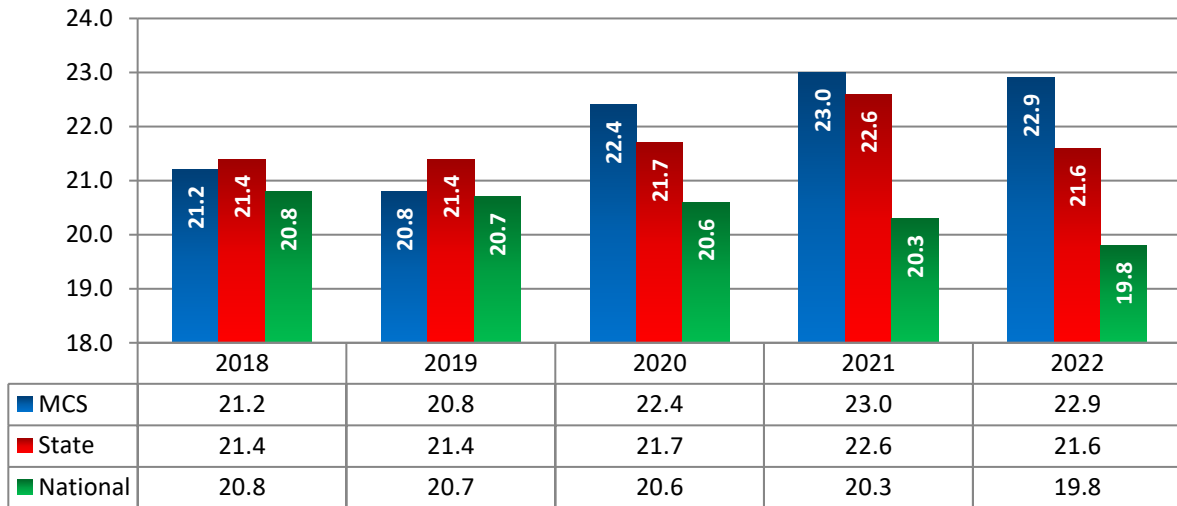

ACT 2022 Senior Report

Comparison of MCS, Georgia and National Composite ACT Mean Scores